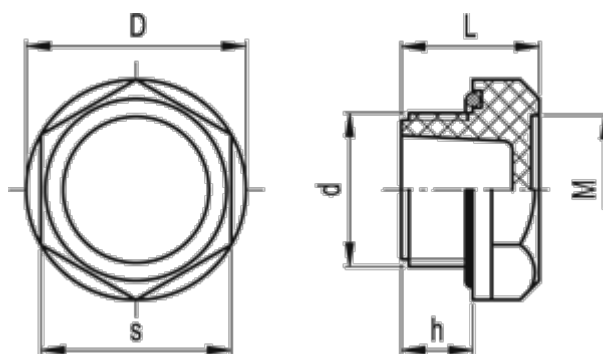

# Data Sheet

Article number: 2311158288

Description: E+G Plug  
TNR.26x1.5

## Measures

D	= 37
d	= M26x1.5
h	= 12
L	= 22
M	= 25
s	= 32
Tightening (N m)	=
Weight (g)	= 14